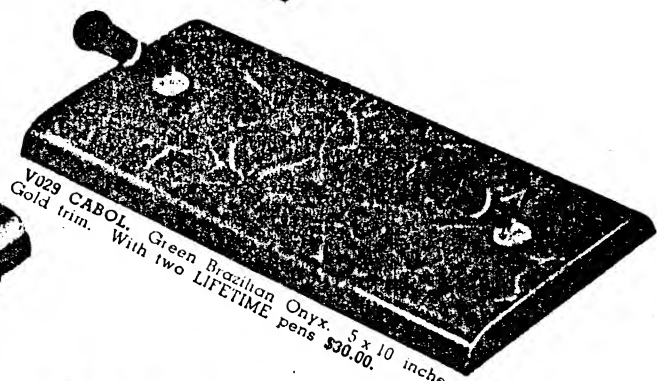

V029 CABOL. Green Brazilian Onyx. 5 x 10 inches. Gold trim. With two LIFETIME pens $30.00.